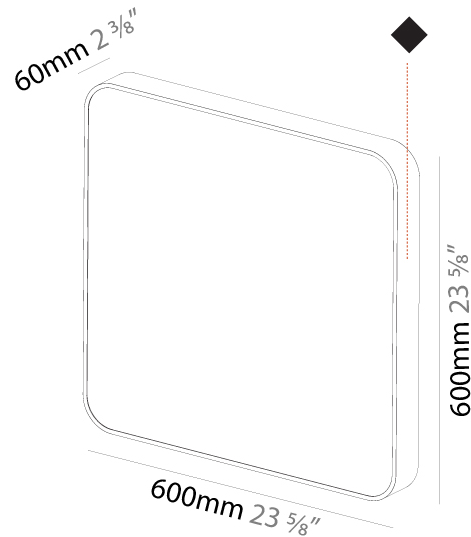

GENERAL

Series: Smoother
Subseries: Smoother Flat
Partner: Prolicht
Division: Architectural
Installation: Surface
Product Type: Ceiling Surface
Mounting Location: Ceiling
Light Distribution: Direct

PHYSICAL

Shape: Square
Length (mm): 600
Length (in): 23 5/8
Height (mm): 600
Depth (mm): 60
Height (in): 23 5/8
Depth (in): 2 3/8
Weight (kg): 8.458
Weight (lbs): 18.61
Diffuser: PMMA - Opal
Fixture Finish: SSR / BKV / CWI / CRY / HAB / UFT / ITA / RUA / FTG / MYG / LOD / PUS / FRO / FUP / KIA / POP / BLS / SPG / MEY / GOH / CHC / COM / ABZ / JAG / OBR / MOS / ROR
Fixture Material: Extruded Aluminum / Steel

ELECTRICAL

Lamp Type: LED (Zhaga Standard)
Input Wattage (W): 55
Total Output Wattage (W): 49.7
Dimming: Non-Dimmable
Driver Included: Yes
Driver Location: Integrated
Driver Type: Constant Current - Universal
Driver Class: Class 2
Input Voltage (V): 120 - 277
Constant Current (MA): 350
Upon Request: (Not included - see components) Integral: 0-10Vdc dimming / Phase dimming 120Vac only

LED

Color Temperature (°K): 3000 / 4000
Max. Delivered Lumen (lm): 4810 / 4980
CRI: >80 CRI
Lamp Life (hrs): 50000
Upon Request: Other CCT available

OPTICAL

RATINGS AND CERTIFICATIONS

Certified By: Certified for North American Standards
IP rating: IP20