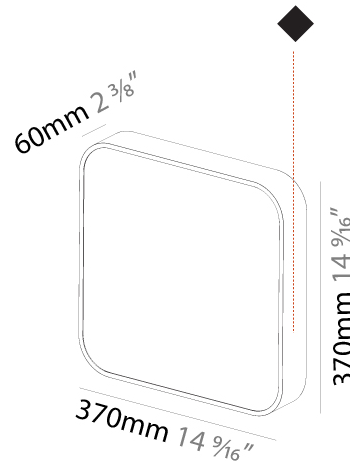

GENERAL

Series: Smoothy
Subseries: Smoothy Flat
Partner: Prolicht
Division: Architectural
Installation: Surface
Product Type: Ceiling Surface
Mounting Location: Ceiling
Light Distribution: Direct

PHYSICAL

Shape: Square
Length (mm): 370
Length (in): 14 9/16
Height (mm): 370
Depth (mm): 60
Height (in): 14 9/16
Depth (in): 2 3/8
Weight (kg): 3.16
Weight (lbs): 6.94
Diffuser: PMMA - Opal
Fixture Finish: SSR / BKV / CWI / CRY / HAB / UFT / ITA / RUA / FTG / MYG / LOD / PUS / FRO / FUP / KIA / POP / BLS / SPG / MEY / GOH / CHC / COM / ABZ / JAG / OBR / MOS / ROR
Fixture Material: Extruded Aluminum / Steel

ELECTRICAL

Lamp Type: LED (Zhaga Standard)
Input Wattage (W): 13.2
Total Output Wattage (W): 12
Dimming: Non-Dimmable
Driver Included: Yes
Driver Location: Integrated
Driver Type: Constant Current - Universal
Driver Class: Class 2
Input Voltage (V): 120 - 277
Constant Current (MA): 350
Upon Request: (Not included - see components) Integral: 0-10Vdc dimming / Phase dimming 120Vac only

LED

Color Temperature (°K): 3000 / 4000
Max. Delivered Lumen (lm): 1200 / 1250
CRI: >80 CRI
Lamp Life (hrs): 50000
Upon Request: Other CCT available

OPTICAL

RATINGS AND CERTIFICATIONS

Certified By: Certified for North American Standards
IP rating: IP20