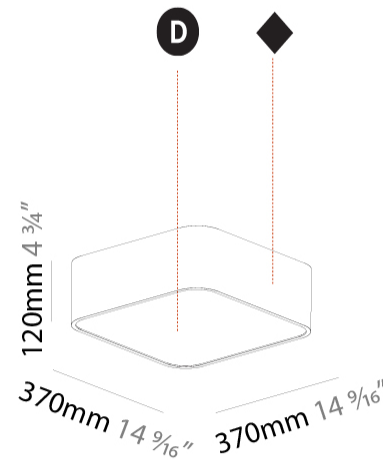

GENERAL

Series: Smoothy
Subseries: Smoothy Standard
Partner: Prolicht
Division: Architectural
Installation: Surface
Product Type: Ceiling Surface
Mounting Location: Ceiling
Light Distribution: Direct

PHYSICAL

Shape: Square
Length (mm): 370
Length (in): 14 9/16
Width (mm): 370
Width (in): 14 9/16
Height (mm): 120
Height (in): 4 3/4
Weight (kg): 3.458
Weight (lbs): 7.61
Diffuser: [PMMA - Opal or Micro-Prism](#)
Fixture Finish: [SSR / BKV / CWI / CRY / HAB / UFT / ITA / RUA / FTG / MYG / LOD / PUS / FRO / FUP / KIA / POP / BLS / SPG / MEY / GOH / CHC / COM / ABZ / JAG / OBR / MOS / ROR](#)
Fixture Material: [Extruded Aluminum / Steel](#)

ELECTRICAL

Lamp Type: LED (Zhaga Standard)
Input Wattage (W): 13.2
Total Output Wattage (W): 12
Dimming: [Non-Dimmable](#)
Driver Included: Yes
Driver Location: Integrated
Driver Type: Constant Current -Universal
Driver Class: Class 2
Input Voltage (V): 120 - 277
Constant Current (MA): 350
Upon Request: 0-10Vdc dimming / Phase dimming 120Vac only

LED

Color Temperature (°K): [3000 / 4000](#)
Max. Delivered Lumen (lm): 1380 / 1430
CRI: >80 CRI
Efficiency (%): 0.867
Lamp Life (hrs): 50000
Upon Request: Other CCT available

OPTICAL

RATINGS AND CERTIFICATIONS

Certified By: Certified for North American Standards
IP rating: IP20