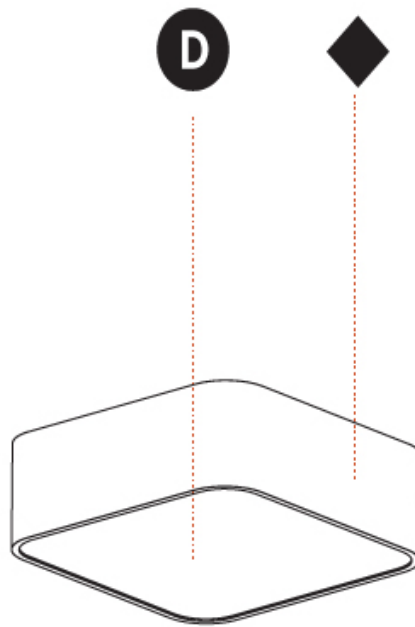

#### PHYSICAL

Shape: Square  
 Length (mm): 370  
 Length (in): 14 9/16  
 Width (mm): 370  
 Width (in): 14 9/16  
 Height (mm): 120  
 Height (in): 4 3/4  
 Weight (kg): 3.458  
 Weight (lbs): 7.61  
 Diffuser: [PMMA - Opal or Micro-Prism](#)  
 Fixture Finish: [SSR / BKV / CWI / CRY / HAB / UFT / ITA / RUA / FTG / MYG / LOD / PUS / FRO / FUP / KIA / POP / BLS / SPG / MEY / GOH / CHC / COM / ABZ / JAG / OBR / MOS / ROR](#)  
 Fixture Material: [Extruded Aluminum / Steel](#)

## SMOOTHLINE SURFACE