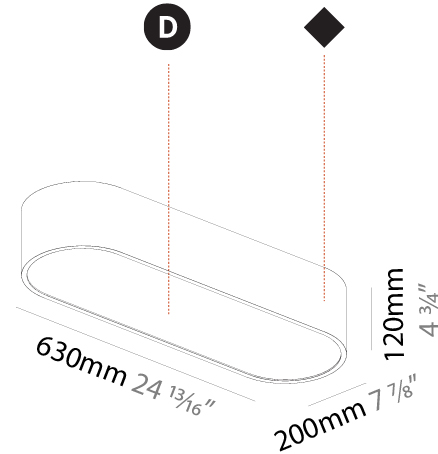

GENERAL

Series: Smoothy
Subseries: Smoothline
Partner: Prolicht
Division: Architectural
Installation: Surface
Product Type: Ceiling Surface
Mounting Location: Ceiling
Light Distribution: Direct

PHYSICAL

Shape: Oval
Length (mm): 630
Length (in): 24 13/16
Width (mm): 200
Width (in): 7 7/8
Height (mm): 120
Height (in): 4 3/4
Weight (kg): 3.403
Weight (lbs): 7.49
Diffuser: PMMA - Opal or Micro-Prism
Fixture Finish: SSR / BKV / CWI / CRY / HAB / UFT / ITA / RUA / FTG / MYG / LOD / PUS / FRO / FUP / KIA / POP / BLS / SPG / MEY / GOH / CHC / COM / ABZ / JAG / OBR / MOS / ROR
Fixture Material: Extruded Aluminum / Steel

ELECTRICAL

Lamp Type: LED (Zhaga Standard)
Input Wattage (W): 21
Total Output Wattage (W): 18
Dimming: Tri-Mode (Non-Dimming and Phase Dimming (120Vac only) and 0-10V Dimming)
Driver Included: Yes
Driver Location: Integrated
Driver Type: Constant Current - Universal
Driver Class: Class 2
Input Voltage (V): 120 - 277
Constant Current (MA): 500

LED

Color Temperature (°K): 3000 / 4000
Max. Delivered Lumen (lm): 1460 / 1600
CRI: >80 CRI
Lamp Life (hrs): 50000
Upon Request: Other CCT available

OPTICAL

RATINGS AND CERTIFICATIONS

Certified By: Certified for North American Standards
IP rating: IP20

PROJECT
TYPE
SPECIFIER
QUANTITY
DATE